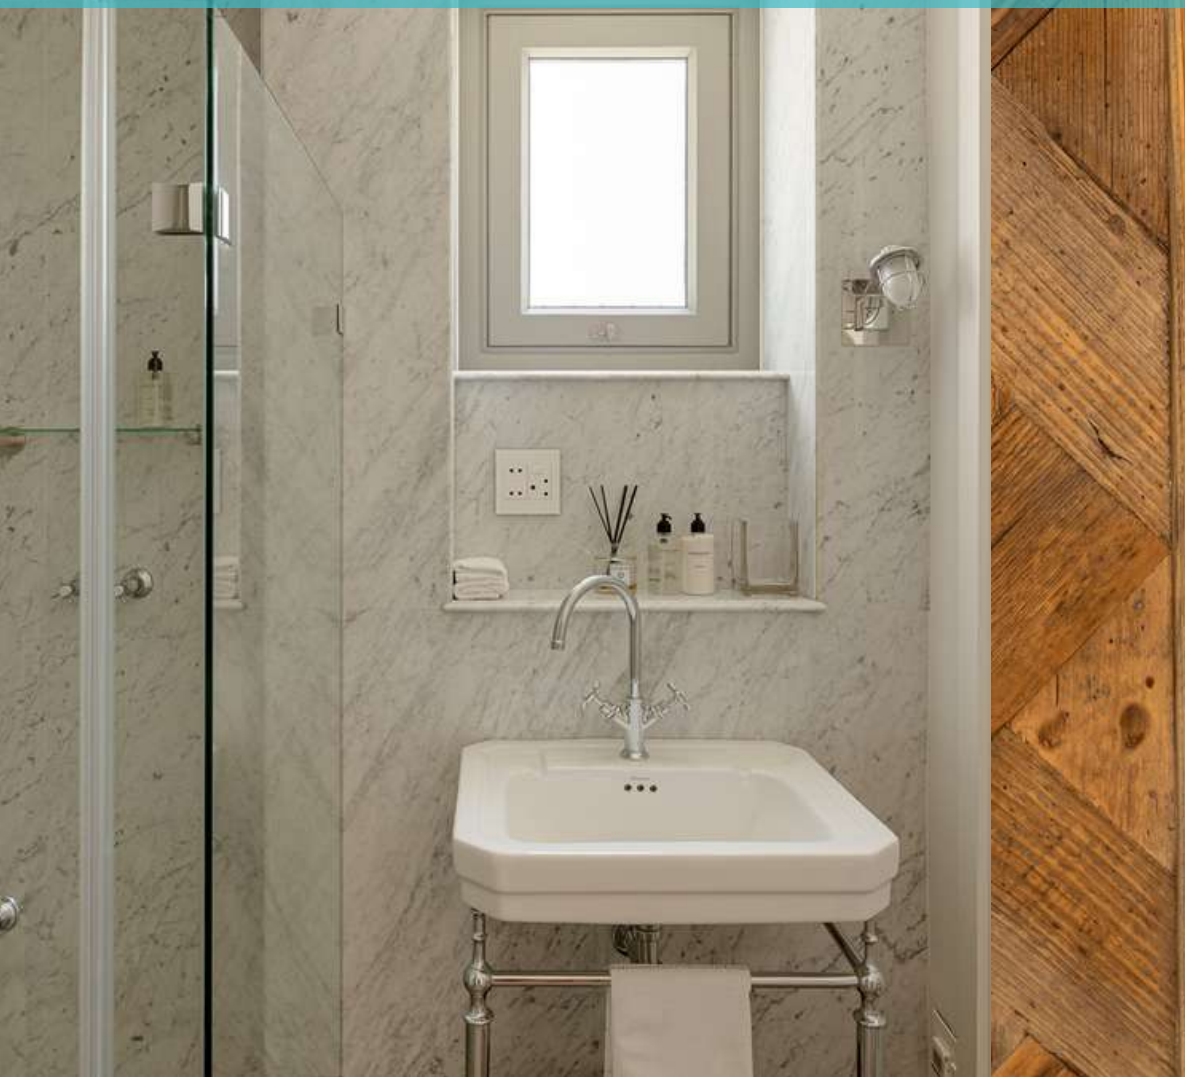

Bungalow Ulusaba

CLIFTON 3rd BEACH, CAPE TOWN

4 Bedrooms | 3 Bathrooms | Sleeps 8

An experience at *Bungalow Ulusaba*, overlooking Cliftons' 3rd Beach is undoubtedly one to write home about. Watch the sea and sky melt together, with glass shutter doors and windows flooding the interior with sensational cape coastal views. Step onto the softest white sandy beach, enclosed by turquoise waves, boulders and coastal vegetation. Your lavishly appointed beach bungalow is a rare find, ideal for guests who appreciate privacy, relaxation and beauty.

GENERAL

- Uncapped Fibre wireless internet
- Alarm linked to armed response and electric fencing right around, security shutters
- Housekeeping is included in the rate every 4 days. If you stay less than 4 days, you can still arrange housekeeping, but at additional charge
- Digital safe
- Hairdryers and bath soaps, shampoo and conditioner
- Fresh percale linen, towels and beach towels
- Double garage available walking distance on Victoria road
- Large 70" TV with full satellite channels
- Sound System in all rooms
- Pool size 3 x 2m. Pool heating at extra charge with at least 3 days notice period required
- Fully fitted kitchen with electric stove & oven, dishwasher
- Nespresso coffee machine and ice maker
- Laundry with washing machine
- Wood-burning fireplace
- Gas BBQ

The Kitchen

TV Lounge with sea views

Bedrooms & Bathrooms

Bedroom 1: Queen size bed, aircon/heater, sliding door leading to small garden, en-suite bathroom with walk in shower.

Bedroom 2: Queen size bed, aircon/heater, sliding door leading to small garden, dedicated bathroom across a passage with walk-in shower.

Bedroom 3: Queen size bed, aircon/heater, sliding door leading to small garden, shares bathroom with bedroom 4

Bedroom 4: Queen size bed, aircon/heater, glass door leading to small garden, shares bathroom with bedroom 3
Family bathroom: Double basin and walk in shower