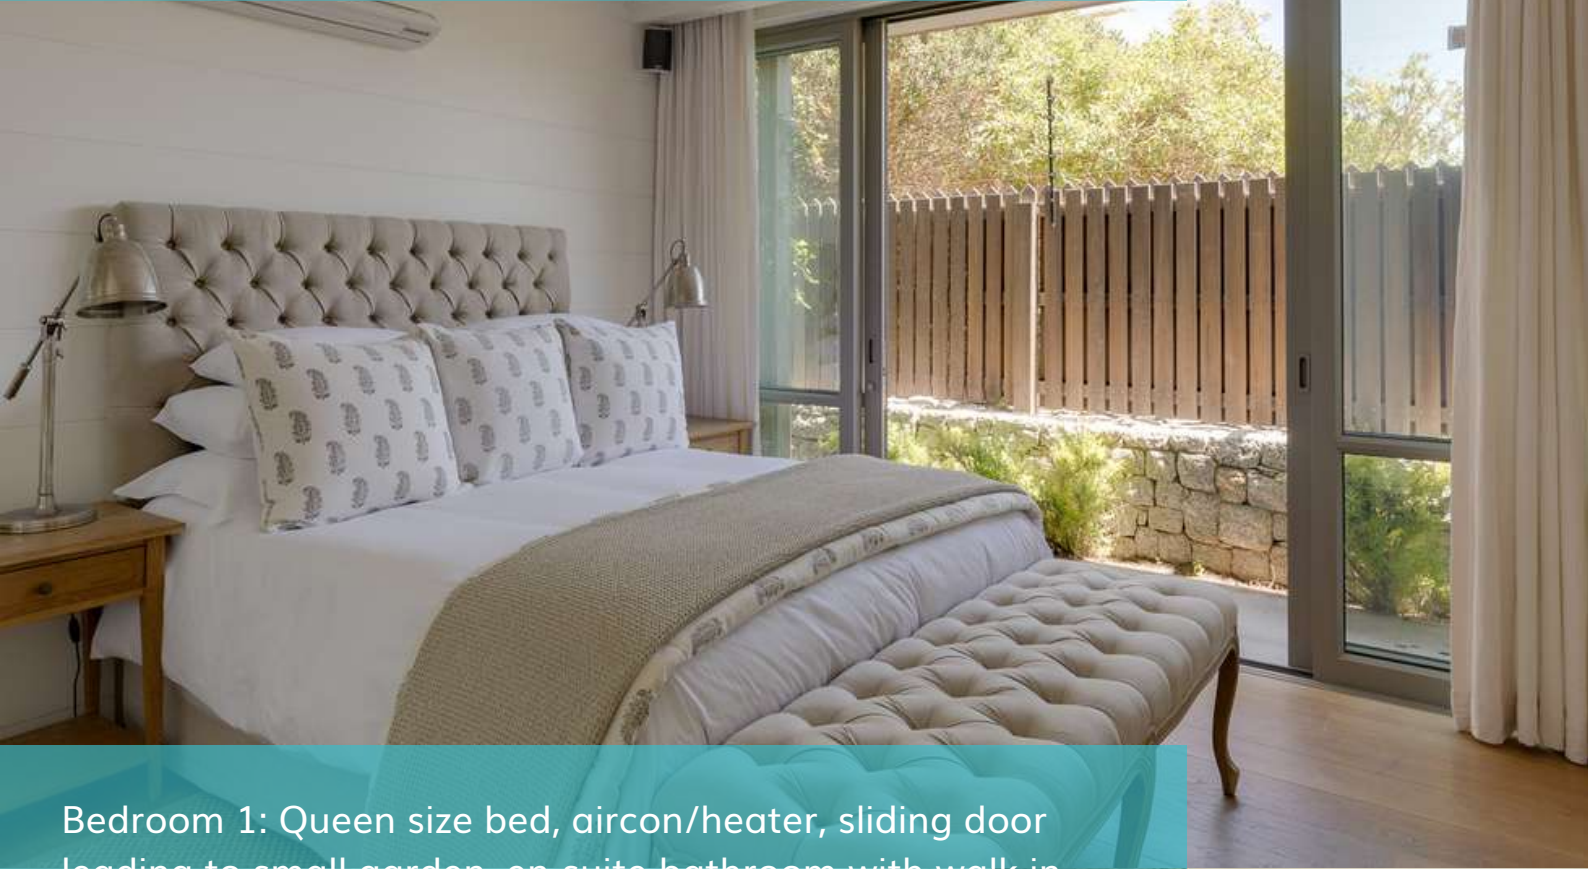

Bungalow Ulusaba

CLIFTON 3rd BEACH, CAPE TOWN

4 Bedrooms | 3 Bathrooms | Sleeps 8

An experience at *Bungalow Ulusaba*, overlooking Cliftons' 3rd Beach is undoubtedly one to write home about. Watch the sea and sky melt together, with glass shutter doors and windows flooding the interior with sensational cape coastal views. Step onto the softest white sandy beach, enclosed by turquoise waves, boulders and coastal vegetation. Your lavishly appointed beach bungalow is a rare find, ideal for guests who appreciate privacy, relaxation and beauty.

Outdoor Deck, Balcony & Pool

Twilight

Living Area on Upper Floor

- TV room section with large 8-seater corner couch
- Reading room section with oversized couch
- Dining area with 12-seater counter table
- Fully fitted kitchen
- Wood-burning fireplace
- Magnificent sea, beach and mountain views from every area
- Patio with lounge seating, BBQ and splash pool

The Kitchen

TV Lounge with sea views

Bedrooms & Bathrooms

Bedroom 1: Queen size bed, aircon/heater, sliding door leading to small garden, en-suite bathroom with walk in shower.

Bedroom 2: Queen size bed, aircon/heater, sliding door leading to small garden, dedicated bathroom across a passage with walk-in shower.

Bedroom 3: Queen size bed, aircon/heater, sliding door leading to small garden, shares bathroom with bedroom 4

Bedroom 4: Queen size bed, aircon/heater, glass door leading to small garden, shares bathroom with bedroom 3
Family bathroom: Double basin and walk in shower