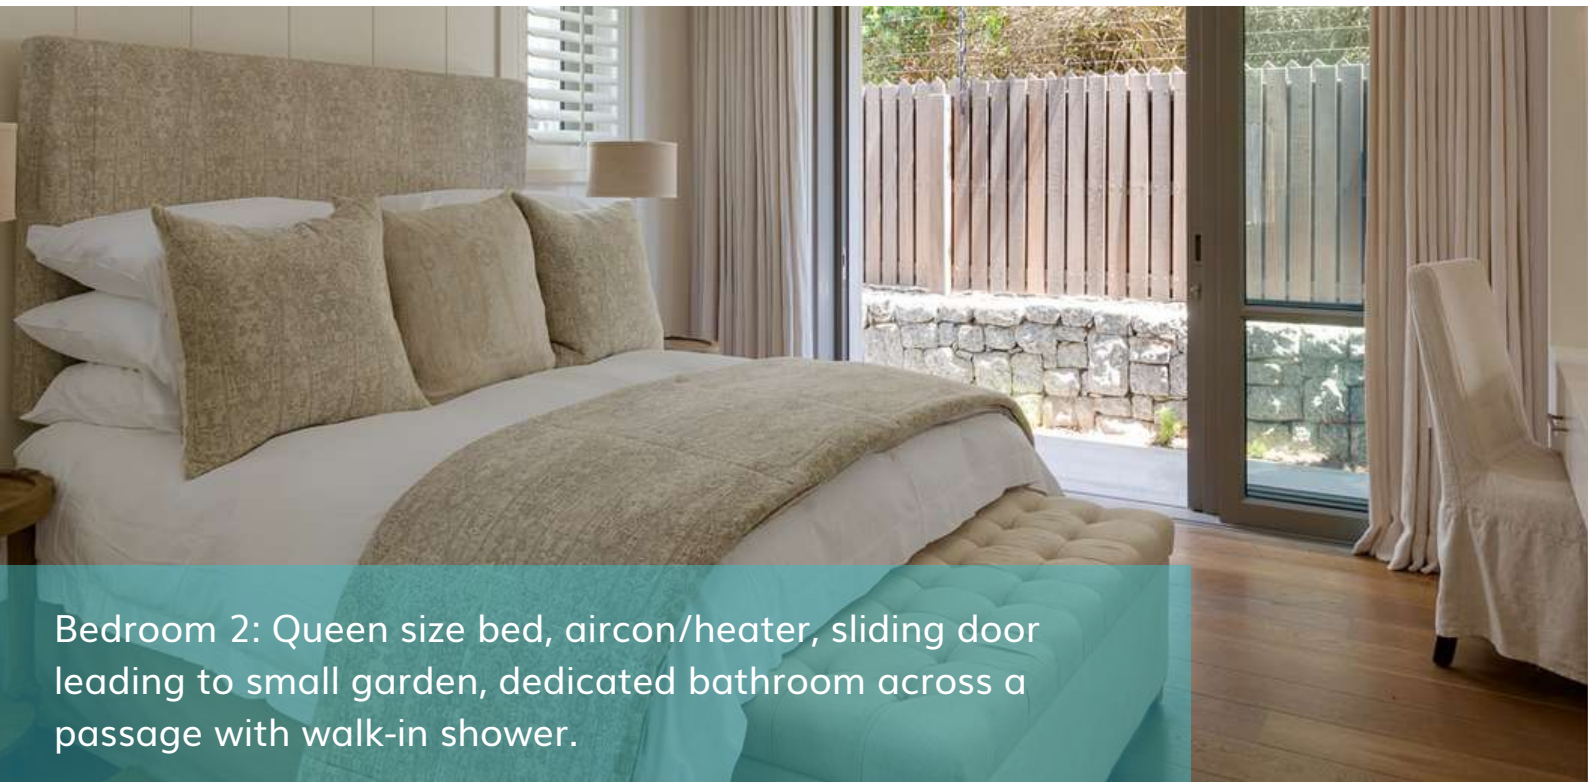

The Kitchen

TV Lounge with sea views

Bedrooms & Bathrooms

Bedroom 1: Queen size bed, aircon/heater, sliding door leading to small garden, en-suite bathroom with walk in shower.

Bedroom 2: Queen size bed, aircon/heater, sliding door leading to small garden, dedicated bathroom across a passage with walk-in shower.

Bedroom 3: Queen size bed, aircon/heater, sliding door leading to small garden, shares bathroom with bedroom 4

Bedroom 4: Queen size bed, aircon/heater, glass door leading to small garden, shares bathroom with bedroom 3
Family bathroom: Double basin and walk in shower