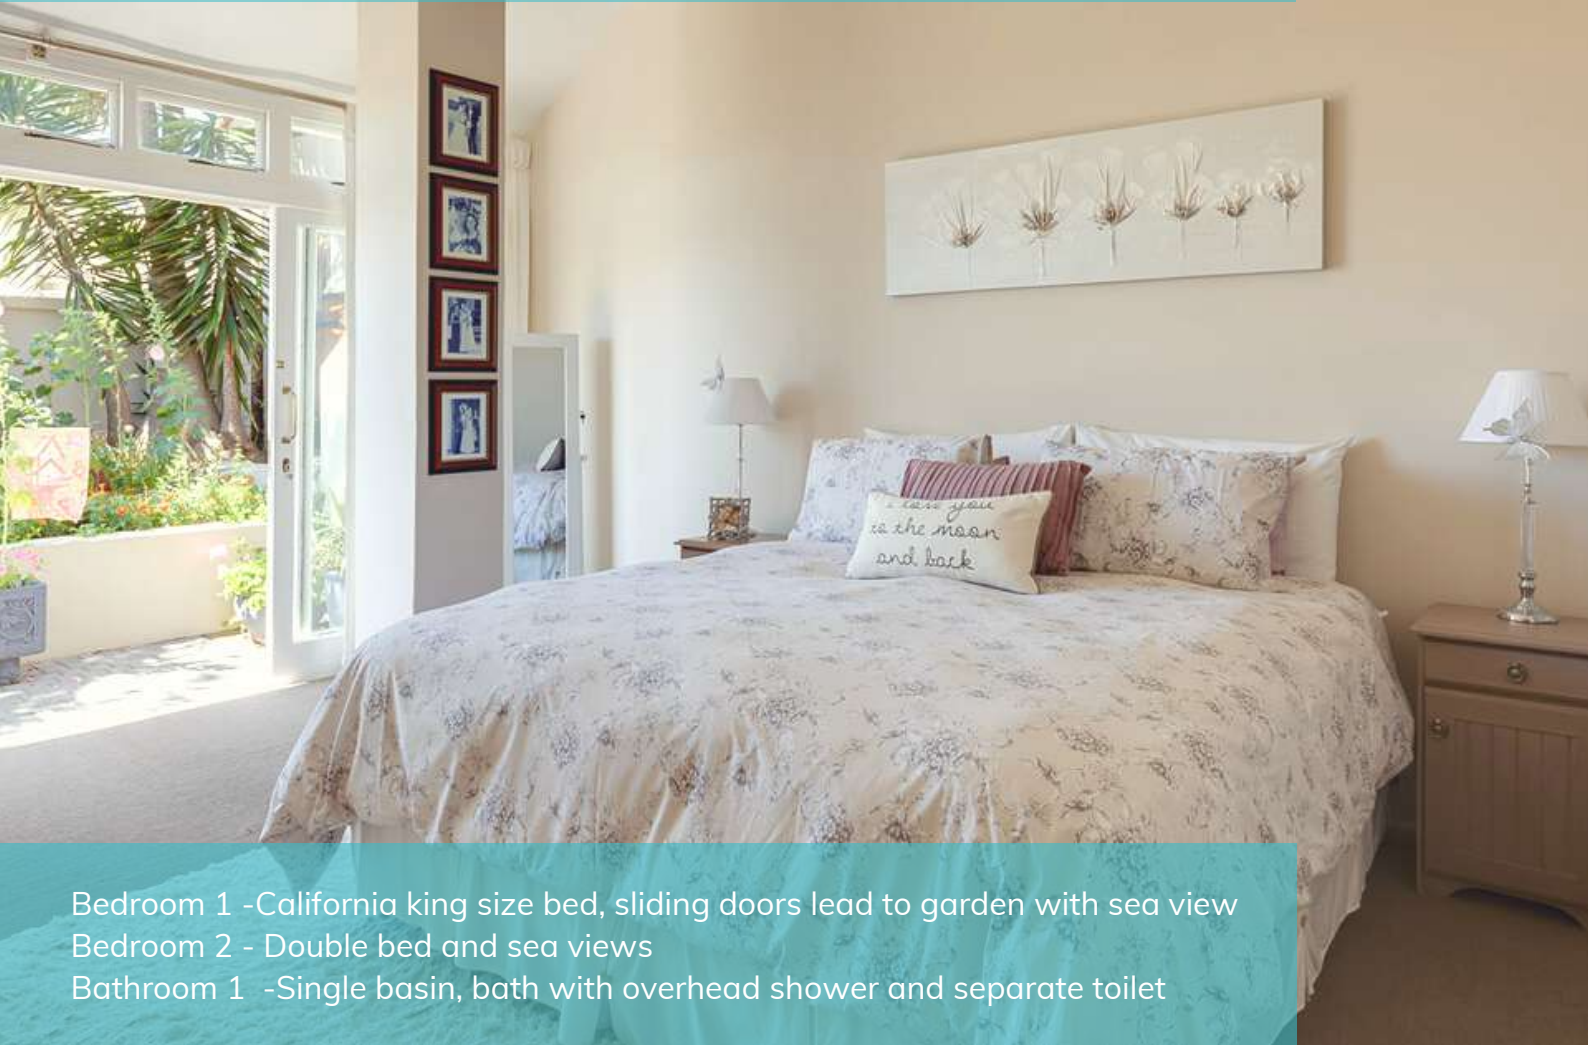

Villa 15 On Wessels

GREEN POINT, CAPE TOWN

8 SLEEPER | 4 BEDROOMS | 2 BATHROOMS

Submerge yourself in laid-back luxury while staying in Cape Town's buzzing Green Point. Introducing 15 on Wessels, a grand 4 bedroomed villa showing off seascapes and mountain vistas to go with the comforting surroundings. Wake up in lavish spaciousness before heading out to one of the countless local attractions, including Green Point Urban Park & Biodiversity Garden or globally acclaimed shopping outlets and eateries. Take full advantage of being in short walking distance to the V&A Waterfront, the heartbeat of Cape Town. A sparkling blue pool is waiting to cool you down on those hot Summer days, or just laze away on a poolside lounge with your favourite book. A perfect holiday accommodation option for guests who appreciate quality, comfort and convenience.

Living Areas

- 70" smart OLED TV with full satellite channels
- Misty fan and heater
- Sea Views
- 8-seater table, bar fridge, safe and sea views

Kitchen

- Electric oven and hob, Nespresso machine, microwave
- Dishwasher, washing machine and dryer
- 4-seater breakfast nook
- Sea Views
- Kitchenette downstairs with toaster and kettle

Upstairs Bedrooms & Bathroom

Bedroom 1 -California king size bed, sliding doors lead to garden with sea view
Bedroom 2 - Double bed and sea views
Bathroom 1 -Single basin, bath with overhead shower and separate toilet

Downstairs Bedrooms & Bathroom

Bedroom 3 - Queen size bed (extra length) with garden views
Bedroom 4 - Double bed with sea views
Bathroom 2 - Bath and free standing walk in shower, toilet