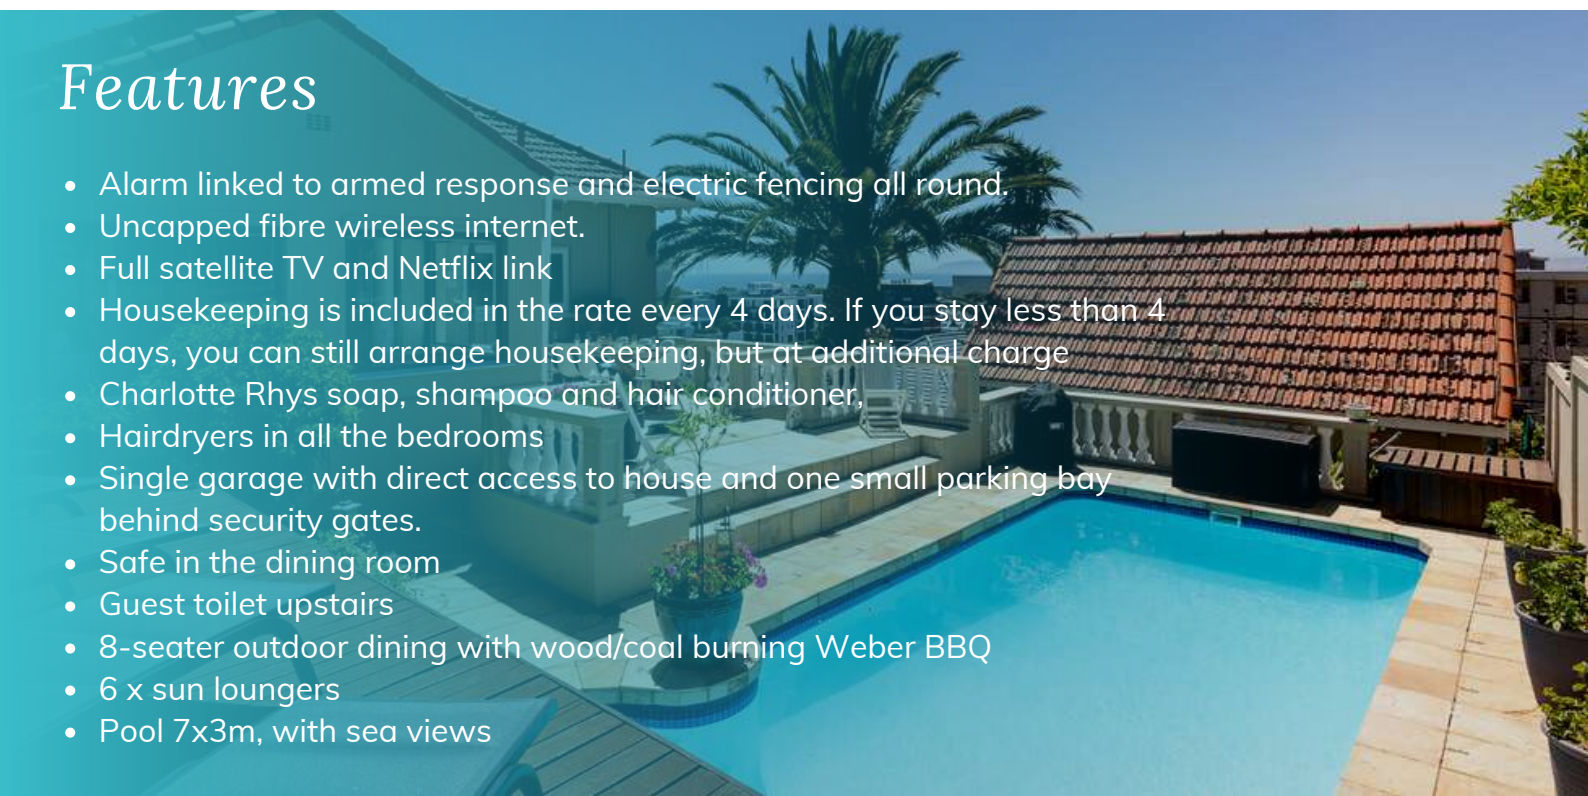

Villa 15 On Wessels

GREEN POINT, CAPE TOWN

8 SLEEPER | 4 BEDROOMS | 2 BATHROOMS

Submerge yourself in laid-back luxury while staying in Cape Town's buzzing Green Point. Introducing 15 on Wessels, a grand 4 bedroomed villa showing off seascapes and mountain vistas to go with the comforting surroundings. Wake up in lavish spaciousness before heading out to one of the countless local attractions, including Green Point Urban Park & Biodiversity Garden or globally acclaimed shopping outlets and eateries. Take full advantage of being in short walking distance to the V&A Waterfront, the heartbeat of Cape Town. A sparkling blue pool is waiting to cool you down on those hot Summer days, or just laze away on a poolside lounge with your favourite book. A perfect holiday accommodation option for guests who appreciate quality, comfort and convenience.

Features

- Alarm linked to armed response and electric fencing all round.
- Uncapped fibre wireless internet.
- Full satellite TV and Netflix link
- Housekeeping is included in the rate every 4 days. If you stay less than 4 days, you can still arrange housekeeping, but at additional charge
- Charlotte Rhys soap, shampoo and hair conditioner,
- Hairdryers in all the bedrooms
- Single garage with direct access to house and one small parking bay behind security gates.
- Safe in the dining room
- Guest toilet upstairs
- 8-seater outdoor dining with wood/coal burning Weber BBQ
- 6 x sun loungers
- Pool 7x3m, with sea views

Living Areas

- 70" smart OLED TV with full satellite channels
- Misty fan and heater
- Sea Views
- 8-seater table, bar fridge, safe and sea views

Kitchen

- Electric oven and hob, Nespresso machine, microwave
- Dishwasher, washing machine and dryer
- 4-seater breakfast nook
- Sea Views
- Kitchenette downstairs with toaster and kettle