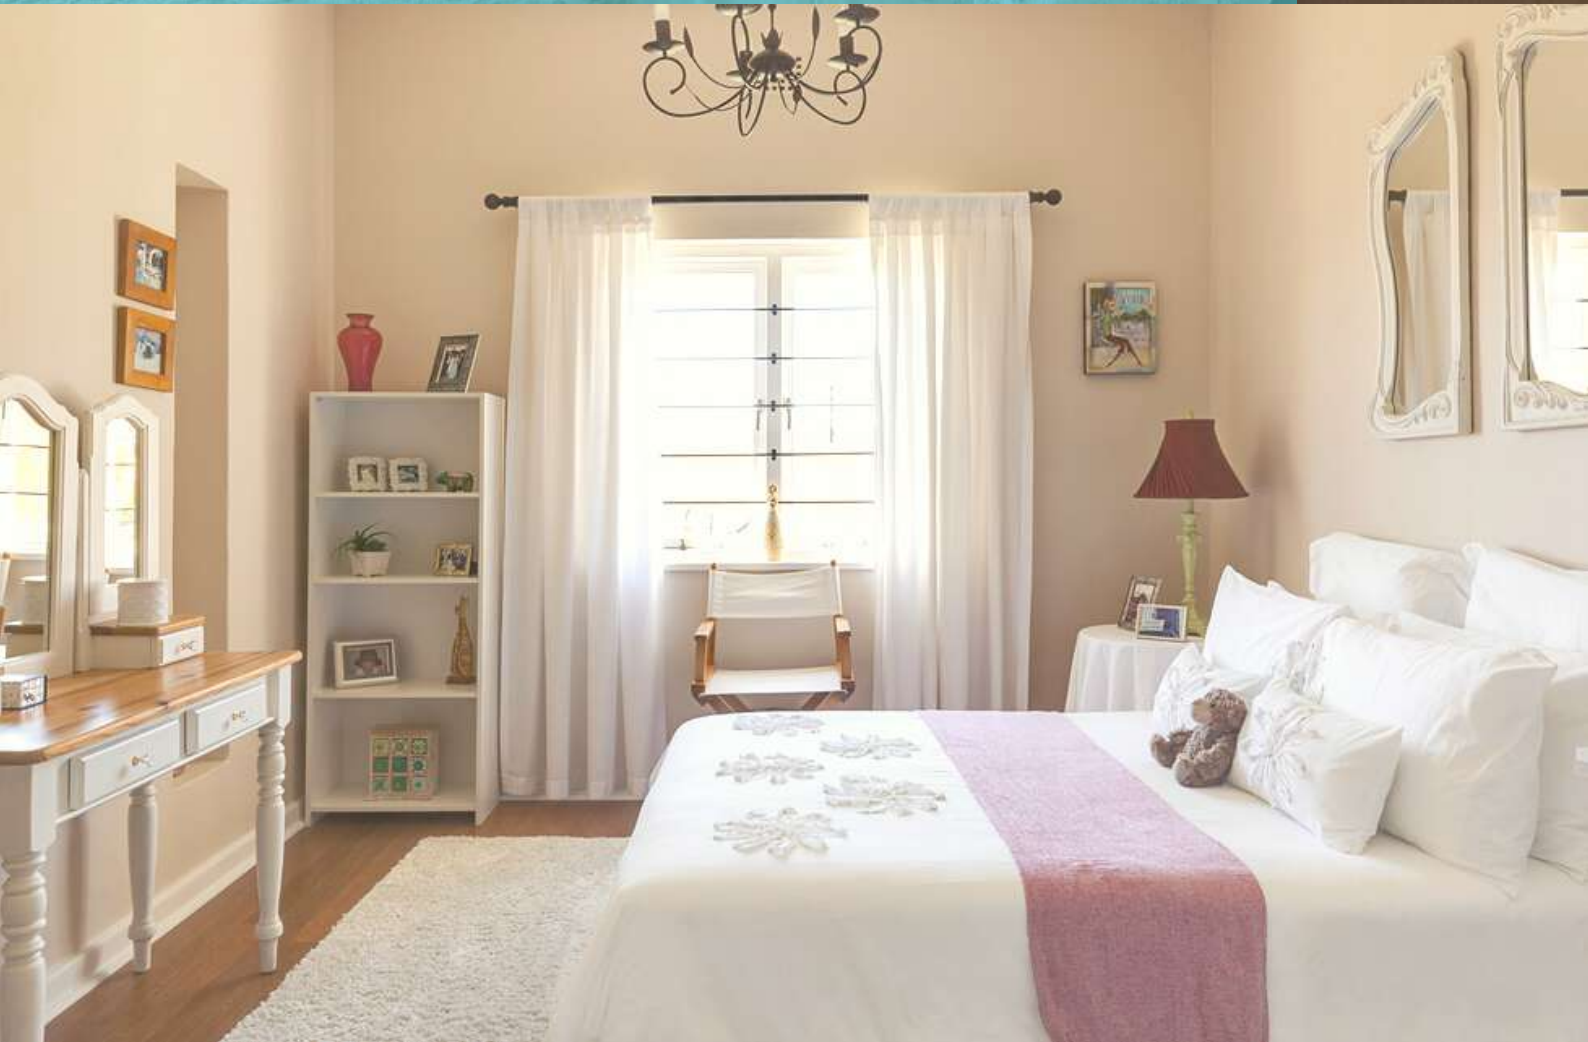

Villa 15 On Wessels

GREEN POINT, CAPE TOWN

8 SLEEPER | 4 BEDROOMS | 2 BATHROOMS

Submerge yourself in laid-back luxury while staying in Cape Town's buzzing Green Point. Introducing 15 on Wessels, a grand 4 bedroomed villa showing off seascapes and mountain vistas to go with the comforting surroundings. Wake up in lavish spaciousness before heading out to one of the countless local attractions, including Green Point Urban Park & Biodiversity Garden or globally acclaimed shopping outlets and eateries. Take full advantage of being in short walking distance to the V&A Waterfront, the heartbeat of Cape Town. A sparkling blue pool is waiting to cool you down on those hot Summer days, or just laze away on a poolside lounge with your favourite book. A perfect holiday accommodation option for guests who appreciate quality, comfort and convenience.

Living Areas

- 70" smart OLED TV with full satellite channels
- Misty fan and heater
- Sea Views
- 8-seater table, bar fridge, safe and sea views

Kitchen

- Electric oven and hob, Nespresso machine, microwave
- Dishwasher, washing machine and dryer
- 4-seater breakfast nook
- Sea Views
- Kitchenette downstairs with toaster and kettle

Upstairs Bedrooms & Bathroom

Bedroom 1 -California king size bed, sliding doors lead to garden with sea view
Bedroom 2 - Double bed and sea views
Bathroom 1 -Single basin, bath with overhead shower and separate toilet

Downstairs Bedrooms & Bathroom

Bedroom 3 - Queen size bed (extra length) with garden views
Bedroom 4 - Double bed with sea views
Bathroom 2 - Bath and free standing walk in shower, toilet