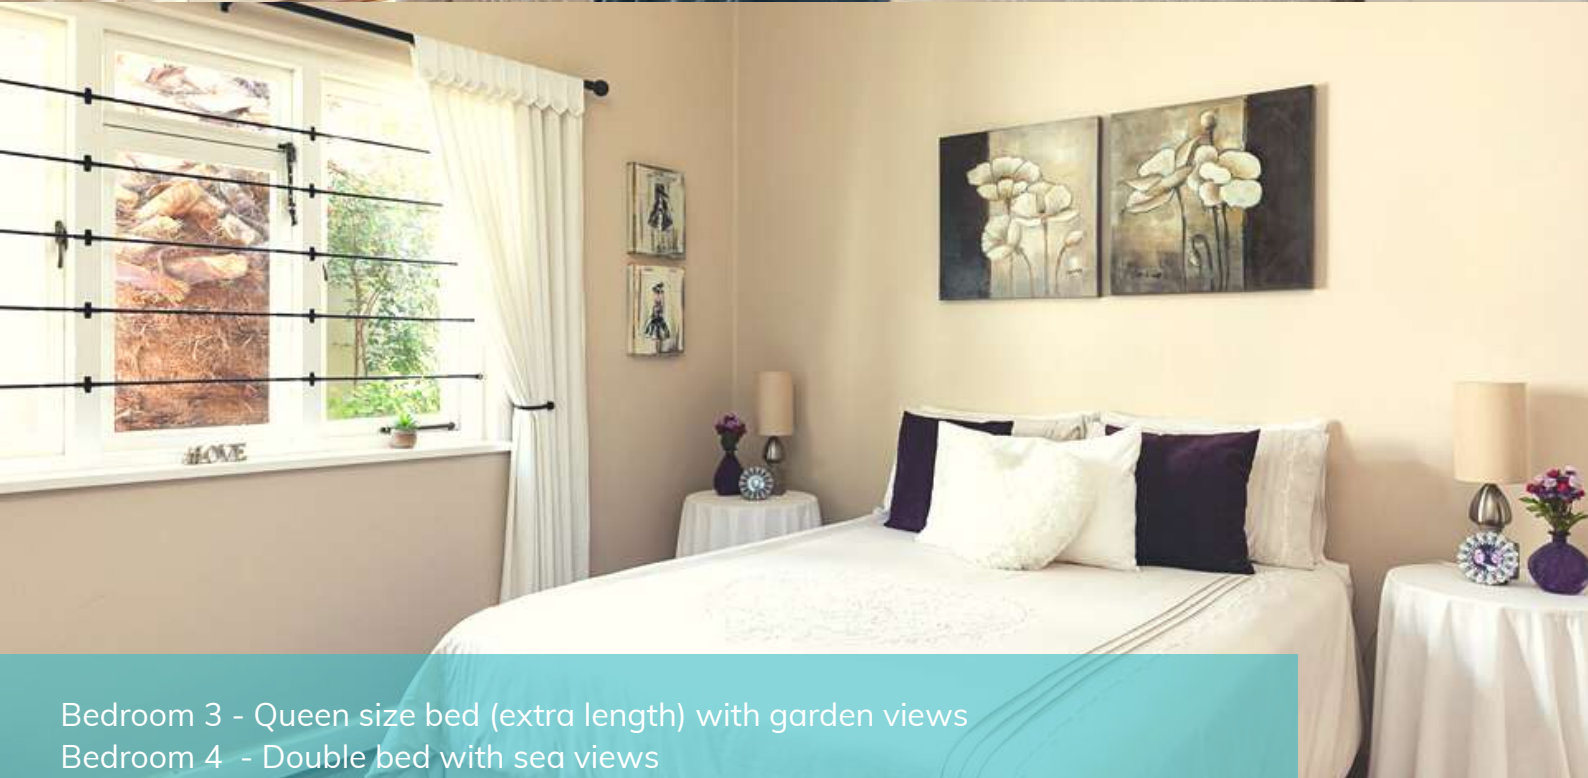

Villa 15 On Wessels

GREEN POINT, CAPE TOWN

8 SLEEPER | 4 BEDROOMS | 2 BATHROOMS

Submerge yourself in laid-back luxury while staying in Cape Town's buzzing Green Point. Introducing 15 on Wessels, a grand 4 bedroomed villa showing off seascapes and mountain vistas to go with the comforting surroundings. Wake up in lavish spaciousness before heading out to one of the countless local attractions, including Green Point Urban Park & Biodiversity Garden or globally acclaimed shopping outlets and eateries. Take full advantage of being in short walking distance to the V&A Waterfront, the heartbeat of Cape Town. A sparkling blue pool is waiting to cool you down on those hot Summer days, or just laze away on a poolside lounge with your favourite book. A perfect holiday accommodation option for guests who appreciate quality, comfort and convenience.

Living Areas

- 70" smart OLED TV with full satellite channels
- Misty fan and heater
- Sea Views
- 8-seater table, bar fridge, safe and sea views

Kitchen

- Electric oven and hob, Nespresso machine, microwave
- Dishwasher, washing machine and dryer
- 4-seater breakfast nook
- Sea Views
- Kitchenette downstairs with toaster and kettle

Upstairs Bedrooms & Bathroom

Bedroom 1 -California king size bed, sliding doors lead to garden with sea view
Bedroom 2 - Double bed and sea views
Bathroom 1 -Single basin, bath with overhead shower and separate toilet

Downstairs Bedrooms & Bathroom

Bedroom 3 - Queen size bed (extra length) with garden views
Bedroom 4 - Double bed with sea views
Bathroom 2 - Bath and free standing walk in shower, toilet